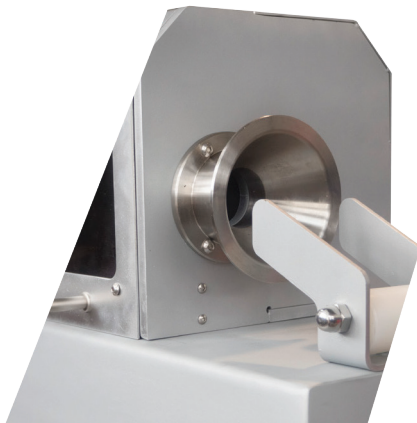

MSP 3008**Semi-automatic sausage peeler table-top model****Features:**

- » Fast and functional, adaptable to any work area
- » Easily disassembles for wash-down
- » Automated sausage traction
- » Adaptable for different diameters 15-34 mm
- No cutting marks

**Guide with
Support Roller**