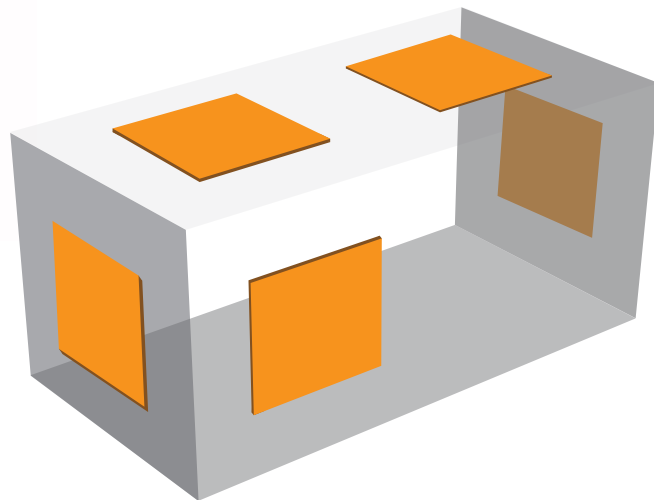

Contact us at:

UltraSource LLC
1414 West 29th Street
Kansas City, MO 64108-3604 USA

800-777-5624

P: 816-753-2150
F: 816-753-4976
info@UltraSourceUSA.com
UltraSourceUSA.com

This machine can be integrated into the existing production line, whether in right or left running direction.

The compact ES 6100 with one conveyor only can label packages of up to 30 kg on the side, on the top or on the backside.