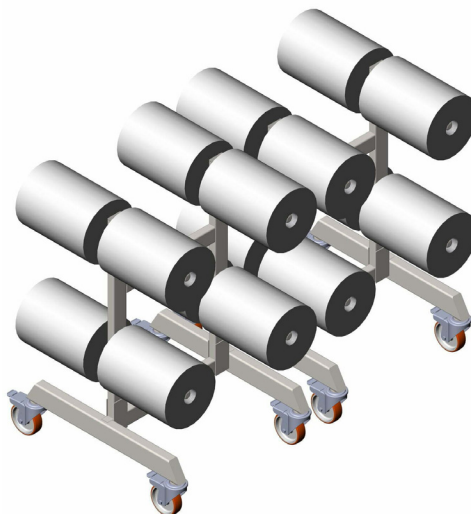

EZ REEL DOLLY™

FILM AND PAPER ROLL DOLLY

The EZ Reel Dolly is a convenient and hygienic storage resource for film and paper reels, and a cleaner alternative to the rolls being stored on the floor or pallets.

HIGHLY MANEUVERABLE

Brakes and swivel castors provide full maneuverability in tight spaces. When the brakes are applied the dolly can be used as a storage facility until such time that the reels are required.

HYGIENIC & HEAVY DUTY

The EZ Reel Dolly is manufactured from 304 Stainless Steel. The dolly was designed with strength and hygiene in mind with sturdy reel spindles and easy wipe down surfaces..

CUSTOMIZABLE

The dolly can be made to order to suit most reel diameters, widths, and weights. Single and double sided designs are available.

*DRAWING OF A DOUBLE SIDED
18 ROLL CAPACITY DOLLY*

*RENDERING OF A DOUBLE
SIDED 16 ROLL CAPACITY DOLLY*