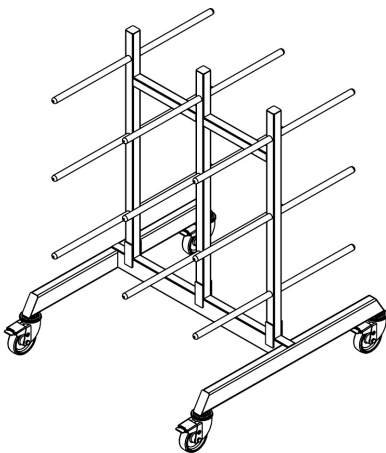

EZ REEL DOLLY™

FILM AND PAPER ROLL DOLLY

The EZ Reel Dolly is a convenient and hygienic storage resource for film and paper reels, and a cleaner alternative to the rolls being stored on the floor or pallets.

HIGHLY MANEUVERABLE

Brakes and swivel castors provide full maneuverability in tight spaces. When the brakes are applied the dolly can be used as a storage facility until such time that the reels are required.

HYGIENIC & HEAVY DUTY

The EZ Reel Dolly is manufactured from 304 Stainless Steel. The dolly was designed with strength and hygiene in mind with sturdy reel spindles and easy wipe down surfaces..

CUSTOMIZABLE

The dolly can be made to order to suit most reel diameters, widths, and weights. Single and double sided designs are available.

*DRAWING OF A DOUBLE SIDED
18 ROLL CAPACITY DOLLY*

*RENDERING OF A DOUBLE
SIDED 16 ROLL CAPACITY DOLLY*