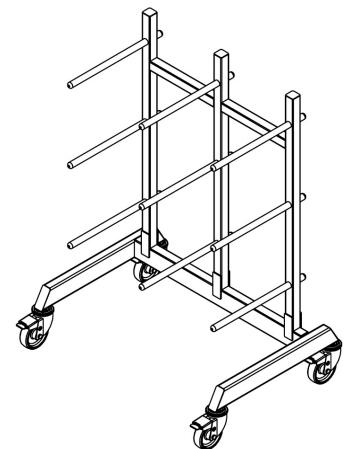

EZ REEL DOLLY™

FILM AND PAPER ROLL DOLLY

The EZ Reel Dolly is a convenient and hygienic storage resource for film and paper reels, and a cleaner alternative to the rolls being stored on the floor or pallets.

HIGHLY MANEUVERABLE

Brakes and swivel castors provide full maneuverability in tight spaces. When the brakes are applied the dolly can be used as a storage facility until such time that the reels are required.

HYGIENIC & HEAVY DUTY

The EZ Reel Dolly is manufactured from 304 Stainless Steel. The dolly was designed with strength and hygiene in mind with sturdy reel spindles and easy wipe down surfaces..

CUSTOMIZABLE

The dolly can be made to order to suit most reel diameters, widths, and weights. Single and double sided designs are available.

*DRAWING OF A DOUBLE SIDED
18 ROLL CAPACITY DOLLY*

*RENDERING OF A DOUBLE
SIDED 16 ROLL CAPACITY DOLLY*